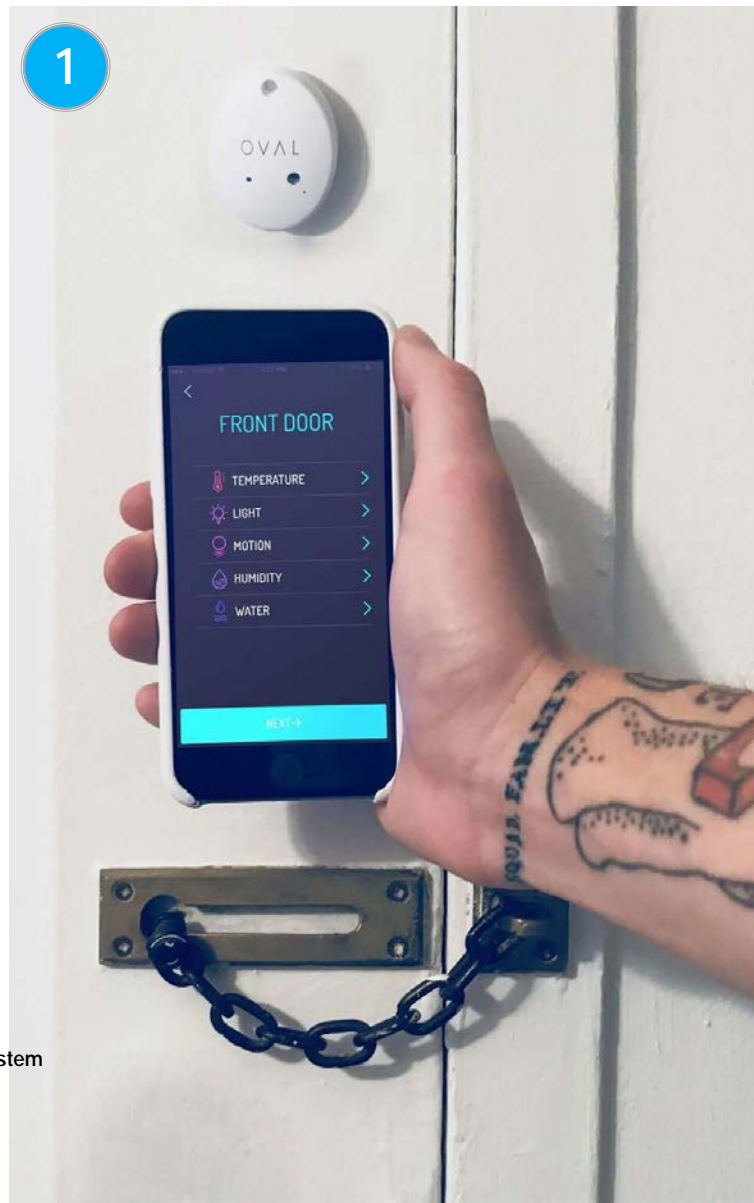

One of my favorite features is its ability to detect moisture. In a similar way how the user can customize the acceptable light, the user can also customize the acceptable levels of moisture in a specific space. For example, put the OVAL in your basement and as soon as it detects high levels of humidity it will send you an alert. If it's consistently humid, maybe it's time for a dehumidifier. It also detects floods. So if it rains hard, or a pipe bursts in your basement while you are away, you will know right away and get to the problem sooner.

You might already have a Nest at home, but for those without it, OVAL provides a simple

solution to prevent your home from getting too hot or too cold. The temperature monitor allows you to select actual and target temperatures, and select at what temperature range at the OVAL will send you a notification.

Finally, make sure all your precious belongings stay close to you. The proximity monitor will notify you if the sensor is out of range and too far from the gateway. Like I said

before, this is an informative tool—it won't tell you where this belonging went.

The OVAL sensor works together with a gateway which connects to the router or modem—it needs the power of the internet to work. Make sure you place each sensor within 150ft of the gateway, otherwise it won't work. Finally, you can use up to 15 sensors with one gateway—wouldn't that be fun!

For more information, and to buy it now, visit: www.indiegogo.com/products/oval-the-first-all-in-one-smart-sensor-system

Bandito: A Mosquito Blocker You Wear On Your Wrist

Finally, a new way to protect yourself from mosquitoes! The Bandito wristband utilizes non-toxic scent in combination with powerful sonic sound to create the ultimate portable shield against mosquitoes. Put it on in the morning and you're set all day! It's time to take back the outdoors from annoying mosquitoes.

NON-TOXIC SCENT STRIPS

It smells great to you but not to them. Here are the main ingredients used:

- Citronella - Hands down the most effective natural alternative to DEET
- Peppermint - Refreshing to us, revolting to mosquitoes
- Lemongrass - Nothing repels a mosquito better than this

lemon-citrus scent

SONIC SOUND

Have you every heard a sound that makes you cringe? The Bandito emits a sound that makes mosquitoes cringe. This sound is so irritating to mosquitoes that they'll fly away before bothering you.

Hear it for yourself! Place it close to your ear and you'll notice a faint buzzing. It's nearly impossible for humans to hear otherwise. Mosquitoes, on the other hand, will be hearing it for sure!

Still curious? Check out the video below to get a better idea of how loud the Bandito is outside.